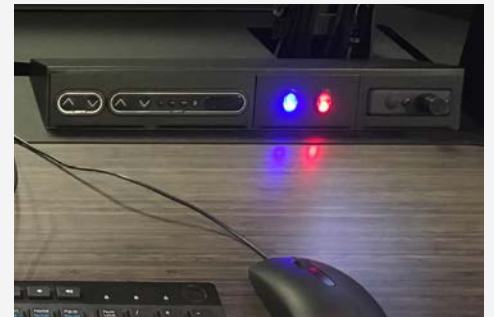

OPERATOR COMFORT & FOCUS

Personal Comfort System

COMPLETE COMFORT WITHIN REACH

Cooling and heating at the console allows operators to achieve personalized comfort throughout their shift, helping reduce tension, increase energy, and boost focus.

Personal Comfort System (PCS)

- 2 movable desktop fans
- 2 directionally adjustable heaters, mounted below the surface
- LED-lit control switch

Fans have directional airflow adjustment.

Each heater pivots up and down to focus heat toward the lap and toward the feet.

Operators control the PCS with a single-touch switch.

ADDITIONAL FEATURES

Energy-efficient and ultra-quiet
Simple, intuitive controls
Directionally adjustable forced air heaters
Movable desktop fans
Occupancy sensor
Compatible with all Russ Bassett consoles