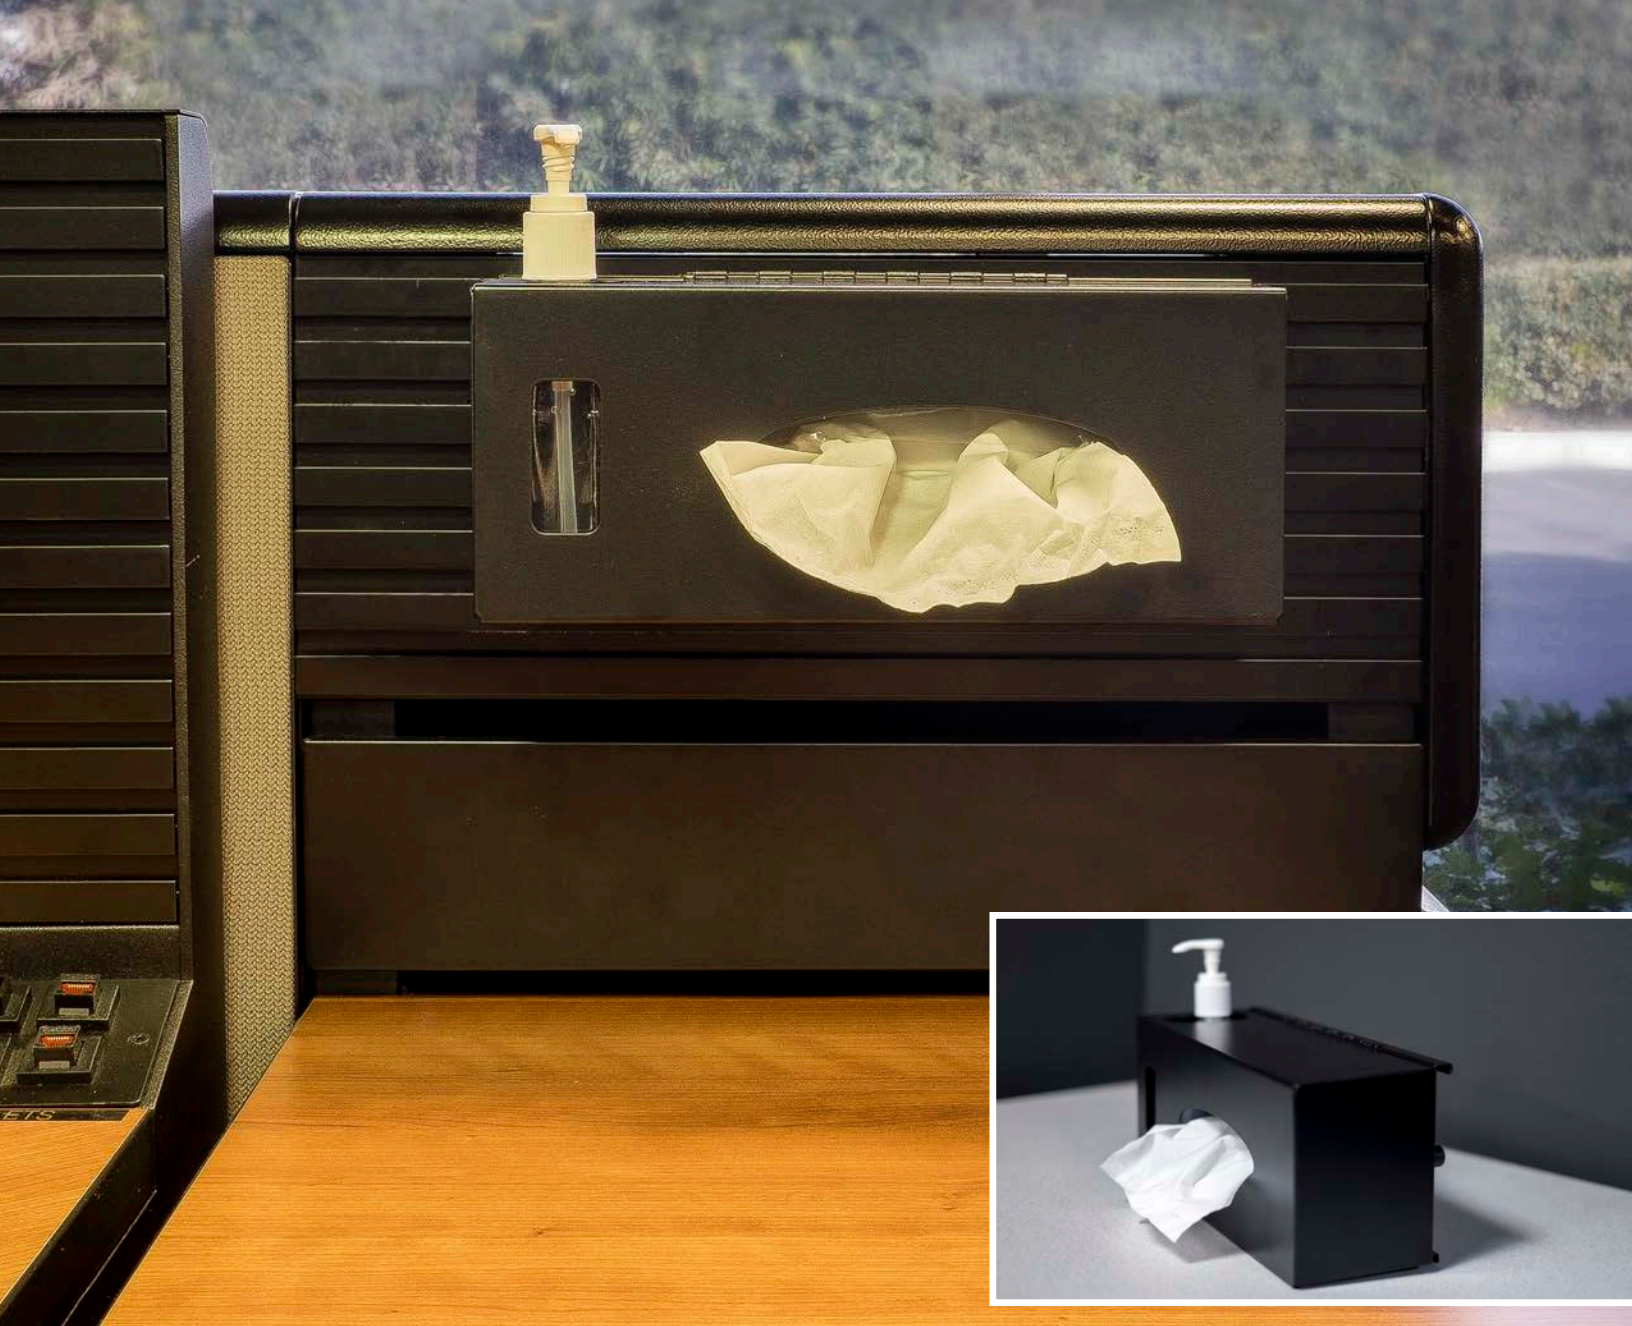

CONSOLE ACCESSORIES

SANITATION STATION

CONSOLE ACCESSORIES

SANITATION STATION

THE RUSS BASSETT SANITATION STATION IS A SLATWALL MOUNTED ACCESSORY TO CENTRALLY LOCATE TISSUE AND HAND SANITIZER

Part Number	DAC-SW-SANSTN
Dimensions	4 ¼"D x 12"W x 5"H
Mounting	Attaches to any available slatwall without the use of tools
Refill	- Standard Kleenex box that does not exceed 3.5"H - Purell Hand Sanitizer Pump, 12 oz.